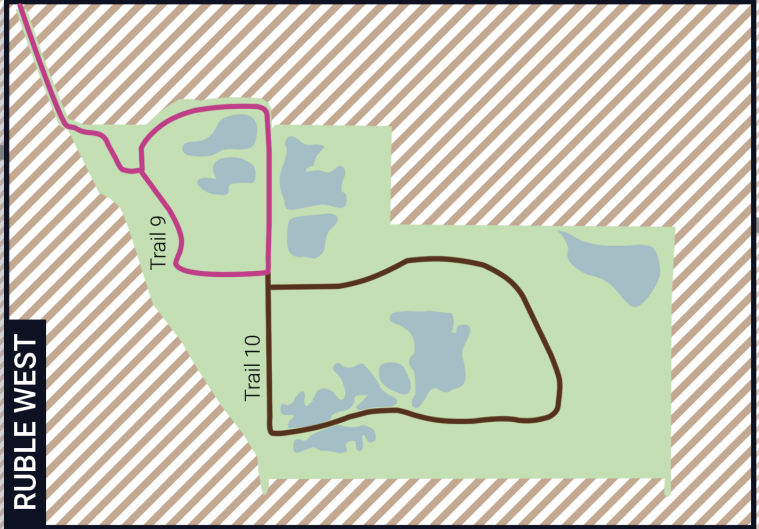

RUBLE PARK

411 East Dallas Dr., Terre Haute, IN 47802
 (812) 462-3392 • vigoparks.com

RUBLE CENTRAL

VIGO COUNTY PARKS & RECREATION DEPARTMENT

- TRAILS
- PARKING
- RESTROOMS
- ROAD

TRAILS

- Trail 1 (0.97 mi.)
- Trail 2 (0.58 mi.)
- Trail 3 (1.3 mi.)
- Trail 4 (0.93 mi.)
- Trail 5 (0.39 mi.)
- Trail 6 (1 mi.)
- Trail 7 (1.09 mi.)
- Trail 8 (1.18 mi.)
- Trail 9 (0.96 mi.)
- Trail 10 (0.92 mi.)
- Connect/Mainten.

S Cullen Rd.

Ruble East

Ruble West

RUBLE EAST

RUBLE WEST