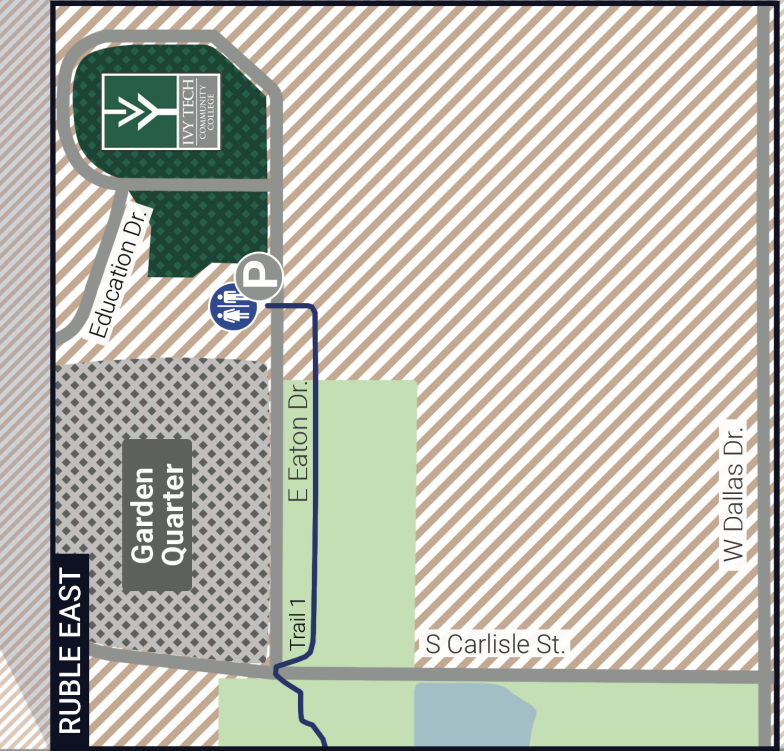

RUBLE PARK

411 East Dallas Dr., Terre Haute, IN 47802
 (812) 462-3392 • vigoparks.com

RUBLE CENTRAL

VIGO COUNTY PARKS & RECREATION DEPARTMENT

- TRAILS
- PARKING
- RESTROOMS
- ROAD

TRAILS

- Trail 1 (0.97 mi.)
- Trail 2 (0.58 mi.)
- Trail 3 (1.3 mi.)
- Trail 4 (0.93 mi.)
- Trail 5 (0.39 mi.)
- Trail 6 (1 mi.)
- Trail 7 (1.09 mi.)
- Trail 8 (1.18 mi.)
- Trail 9 (0.96 mi.)
- Trail 10 (0.92 mi.)
- Connect/Mainten.

S Cullen Rd.

Ruble East

Ruble West

RUBLE EAST

RUBLE WEST