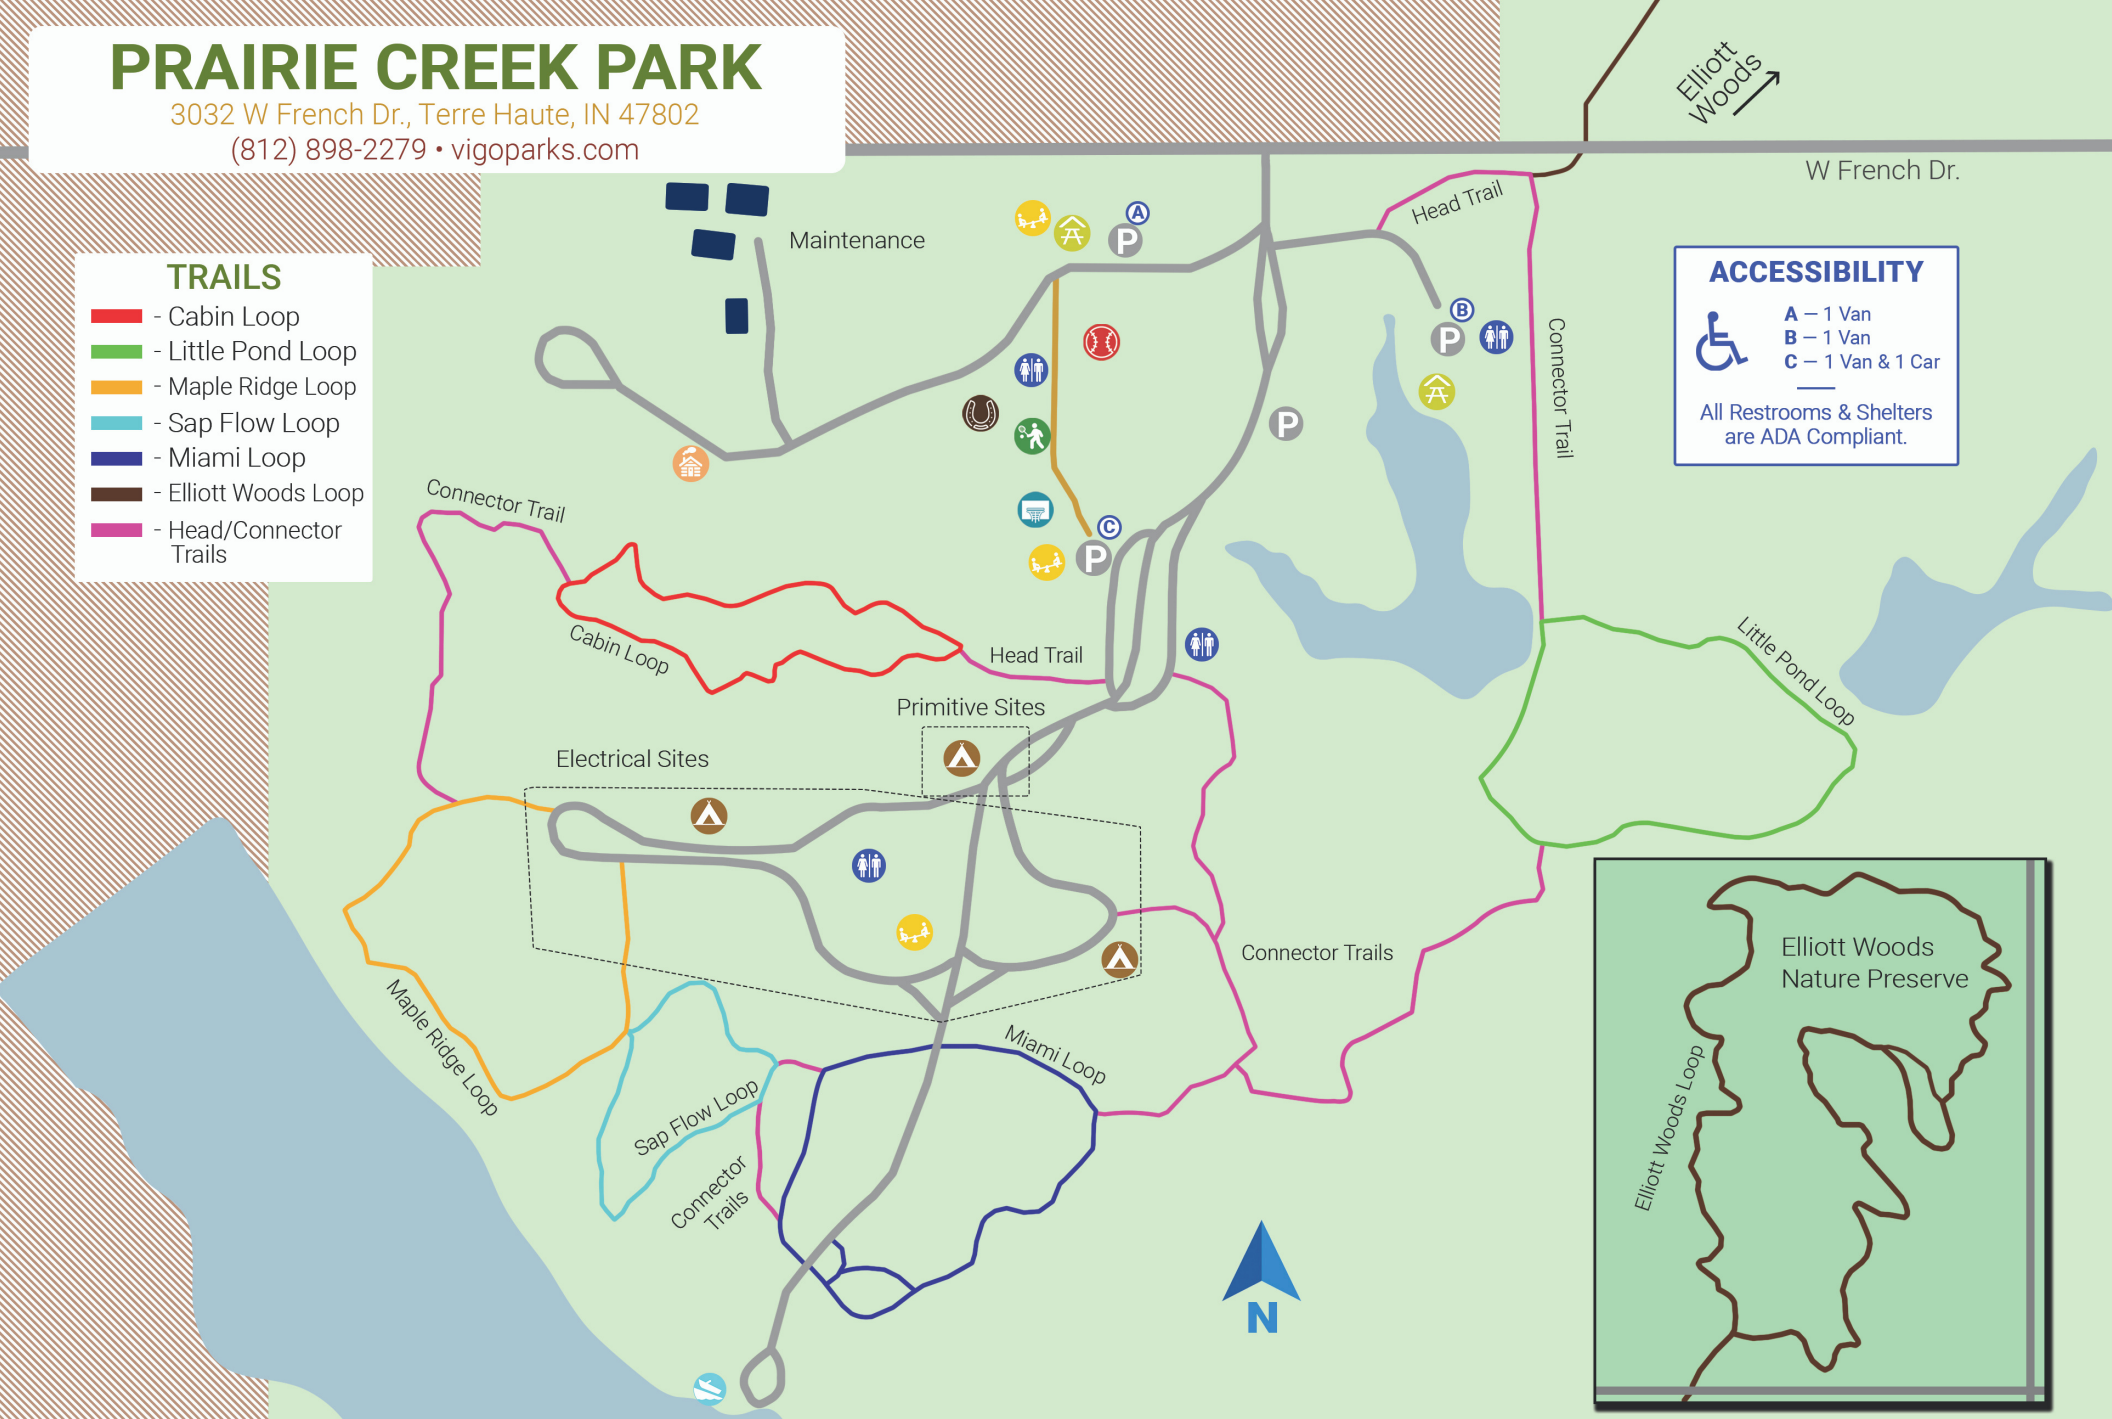

PRAIRIE CREEK PARK

3032 W French Dr., Terre Haute, IN 47802

(812) 898-2279 • vigoparks.com

Elliott Woods
↗

W French Dr.

- TRAILS**
- - Cabin Loop
 - - Little Pond Loop
 - - Maple Ridge Loop
 - - Sap Flow Loop
 - - Miami Loop
 - - Elliott Woods Loop
 - - Head/Connector Trails

ACCESSIBILITY

 **A** - 1 Van
B - 1 Van
C - 1 Van & 1 Car

All Restrooms & Shelters are ADA Compliant.

- | | | | |
|--|--|---|--|
|  BASEBALL FIELD |  BASKETBALL COURT |  BOAT LAUNCH |  CAMPGROUND |
|  HORSESHOE PITS |  PARKING |  PLAYGROUND |  RESTROOMS |
|  SHELTER |  SUGAR CABIN |  TENNIS COURTS |  PARK ROAD |

PRAIRIE CREEK CAMPGROUNDS

VIGO COUNTY
PARKS & RECREATION
DEPARTMENT

- Electric
- Primitive
- RV
- Playground
- Restrooms
- Shower
- Water
- Parking

Maple Cabin