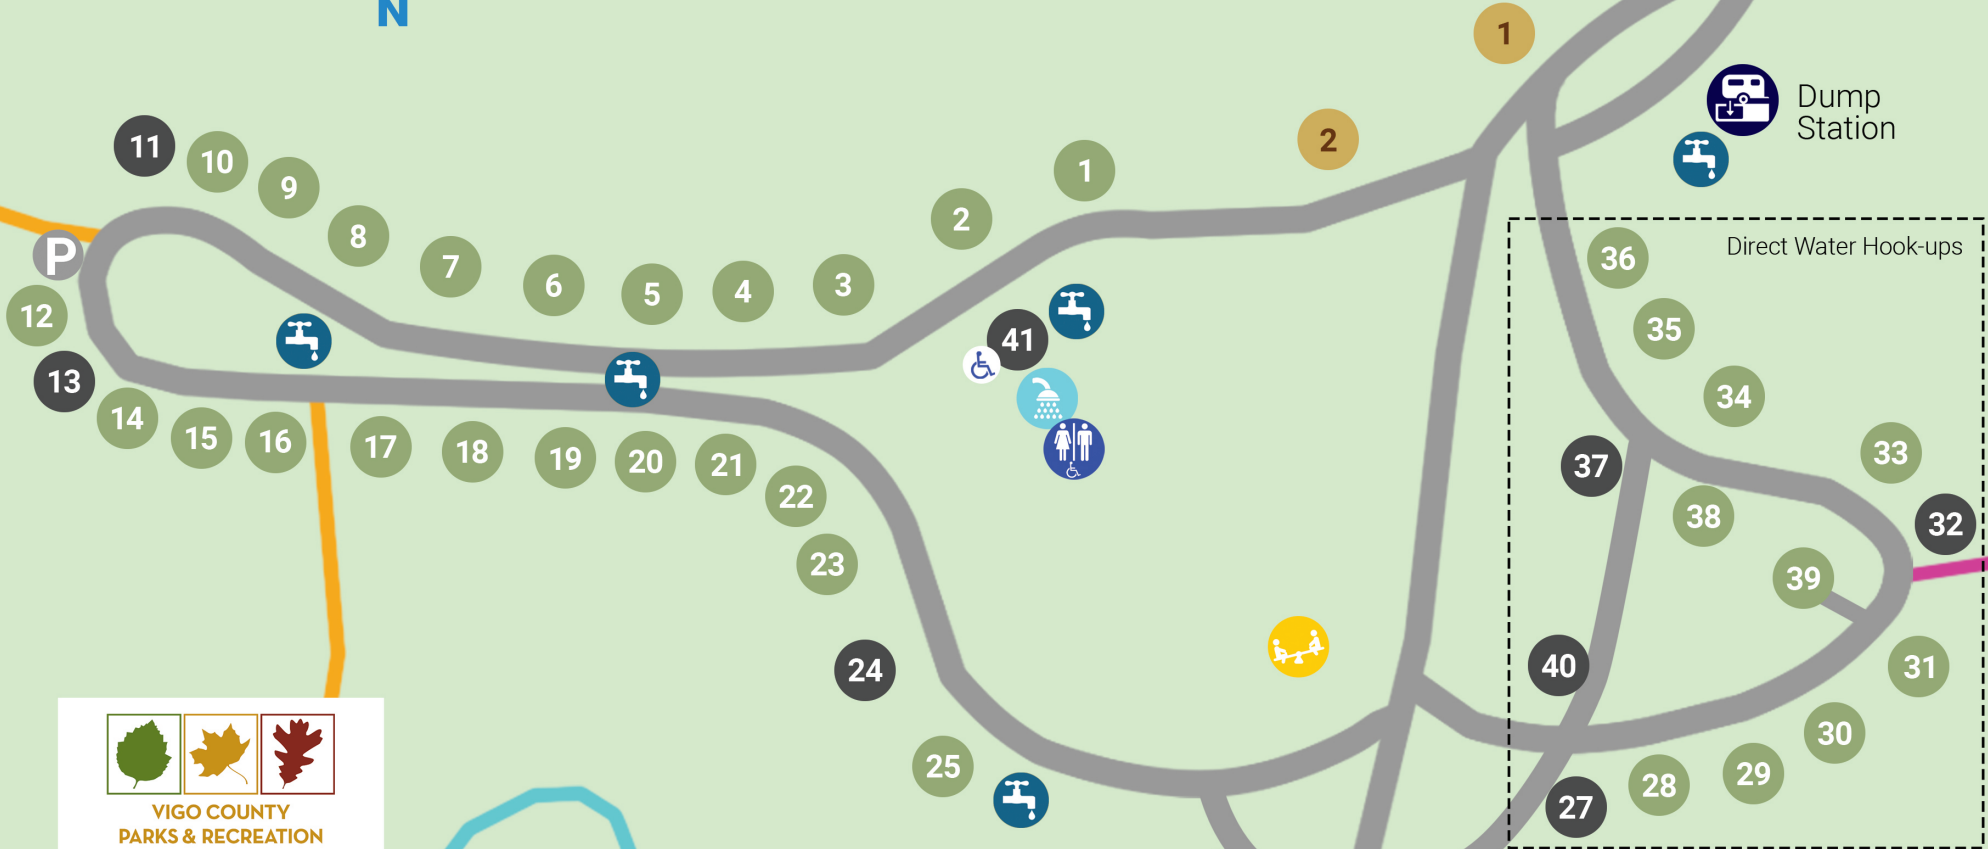

PRAIRIE CREEK PARK

3032 W French Dr., Terre Haute, IN 47802

(812) 898-2279 • vigoparks.com

Elliott Woods
↗

W French Dr.

- TRAILS**
- - Cabin Loop
 - - Little Pond Loop
 - - Maple Ridge Loop
 - - Sap Flow Loop
 - - Miami Loop
 - - Elliott Woods Loop
 - - Head/Connector Trails

ACCESSIBILITY

 **A** - 1 Van
B - 1 Van
C - 1 Van & 1 Car

All Restrooms & Shelters are ADA Compliant.

- | | | | |
|--|--|---|--|
|  BASEBALL FIELD |  BASKETBALL COURT |  BOAT LAUNCH |  CAMPGROUND |
|  HORSESHOE PITS |  PARKING |  PLAYGROUND |  RESTROOMS |
|  SHELTER |  SUGAR CABIN |  TENNIS COURTS |  PARK ROAD |

PRAIRIE CREEK CAMPGROUNDS

VIGO COUNTY
PARKS & RECREATION
DEPARTMENT

- Electric
- Primitive
- RV
- Playground
- Restrooms
- Shower
- Water
- Parking

Maple Cabin